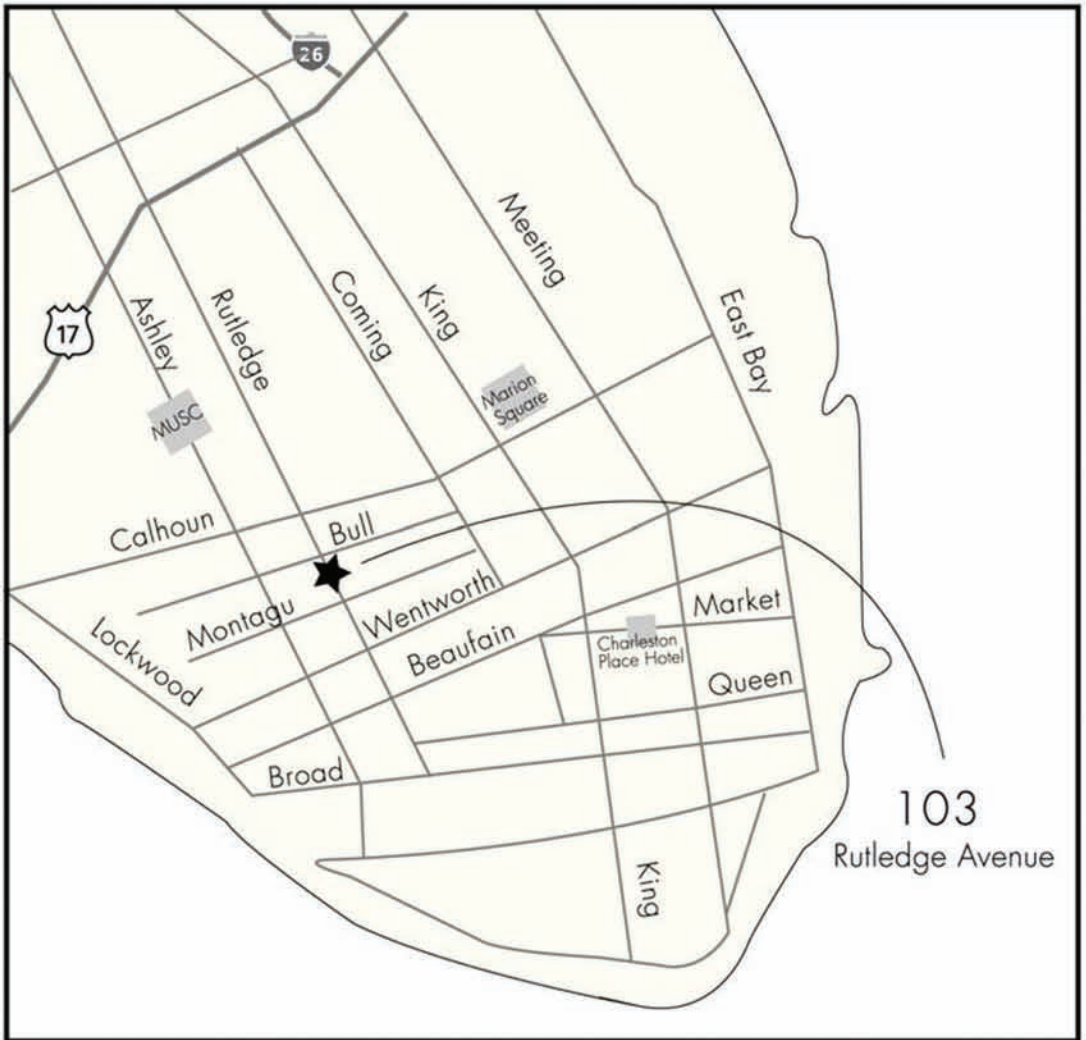

a charleston bride
event coordination and design

103 rutledge avenue
charleston, south carolina 29401
(843) 853-6402

directions from i-26

exit on king street heading south. remain on king street for approximately .8 mile and take a right onto calhoun street.
follow for .5 mile and turn left onto rutledge avenue.
we are on the right side of the street just after bull street.